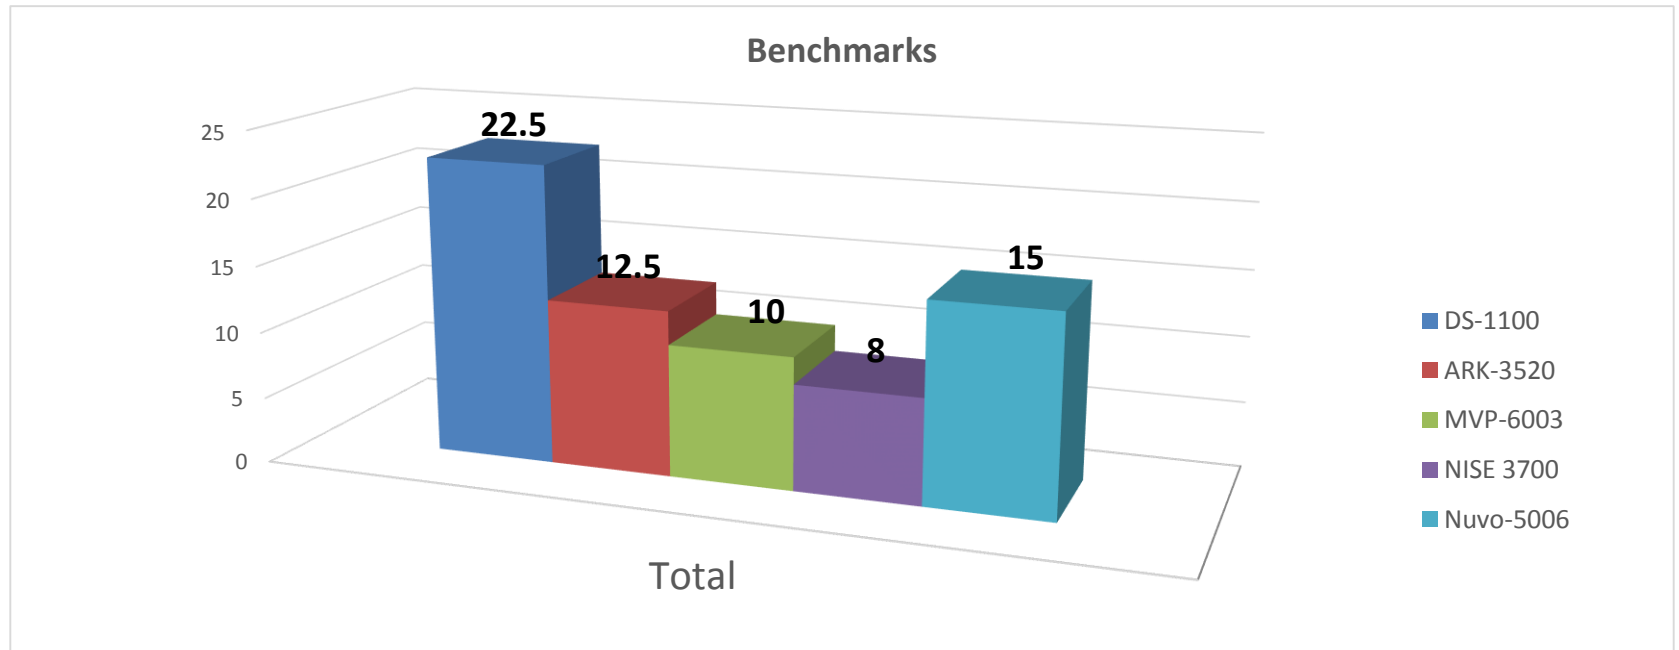

Comparison Chart

	DS-1102	ARK-3520	MVP-6003	NISE 3700	Nuvo-5000E/P
Performance	4	4	2	2	4
Function	4.5	2.5	1.5	1.5	3
Modular & Expandable	4.5	3.5	2	2.5	2.5
Highly Adaptable	5	0	2	0	2
Rugged & Reliable	4.5	2.5	2.5	2	3.5
Score	22.5	12.5	10	8	15